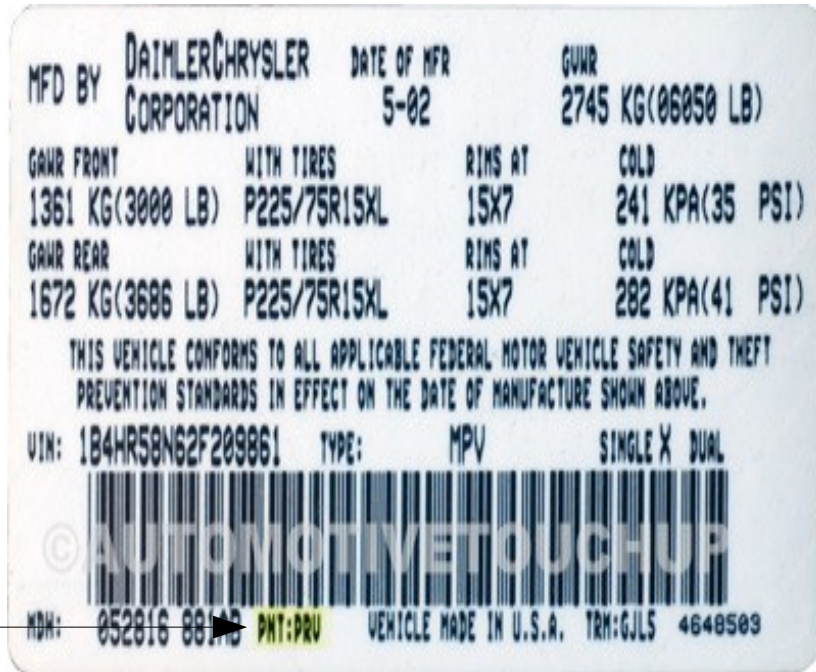

The color code for this **Dodge Ram or Dakota** is PRV

This sticker can be found in the driver side door jamb

The color code for this **Toyota Tacoma or Tundra** is 1C0

This sticker can be found in the driver side door jamb

This sticker can be found in the driver side door jamb

The color code for this **Nissan Frontier or Titan** is AH3